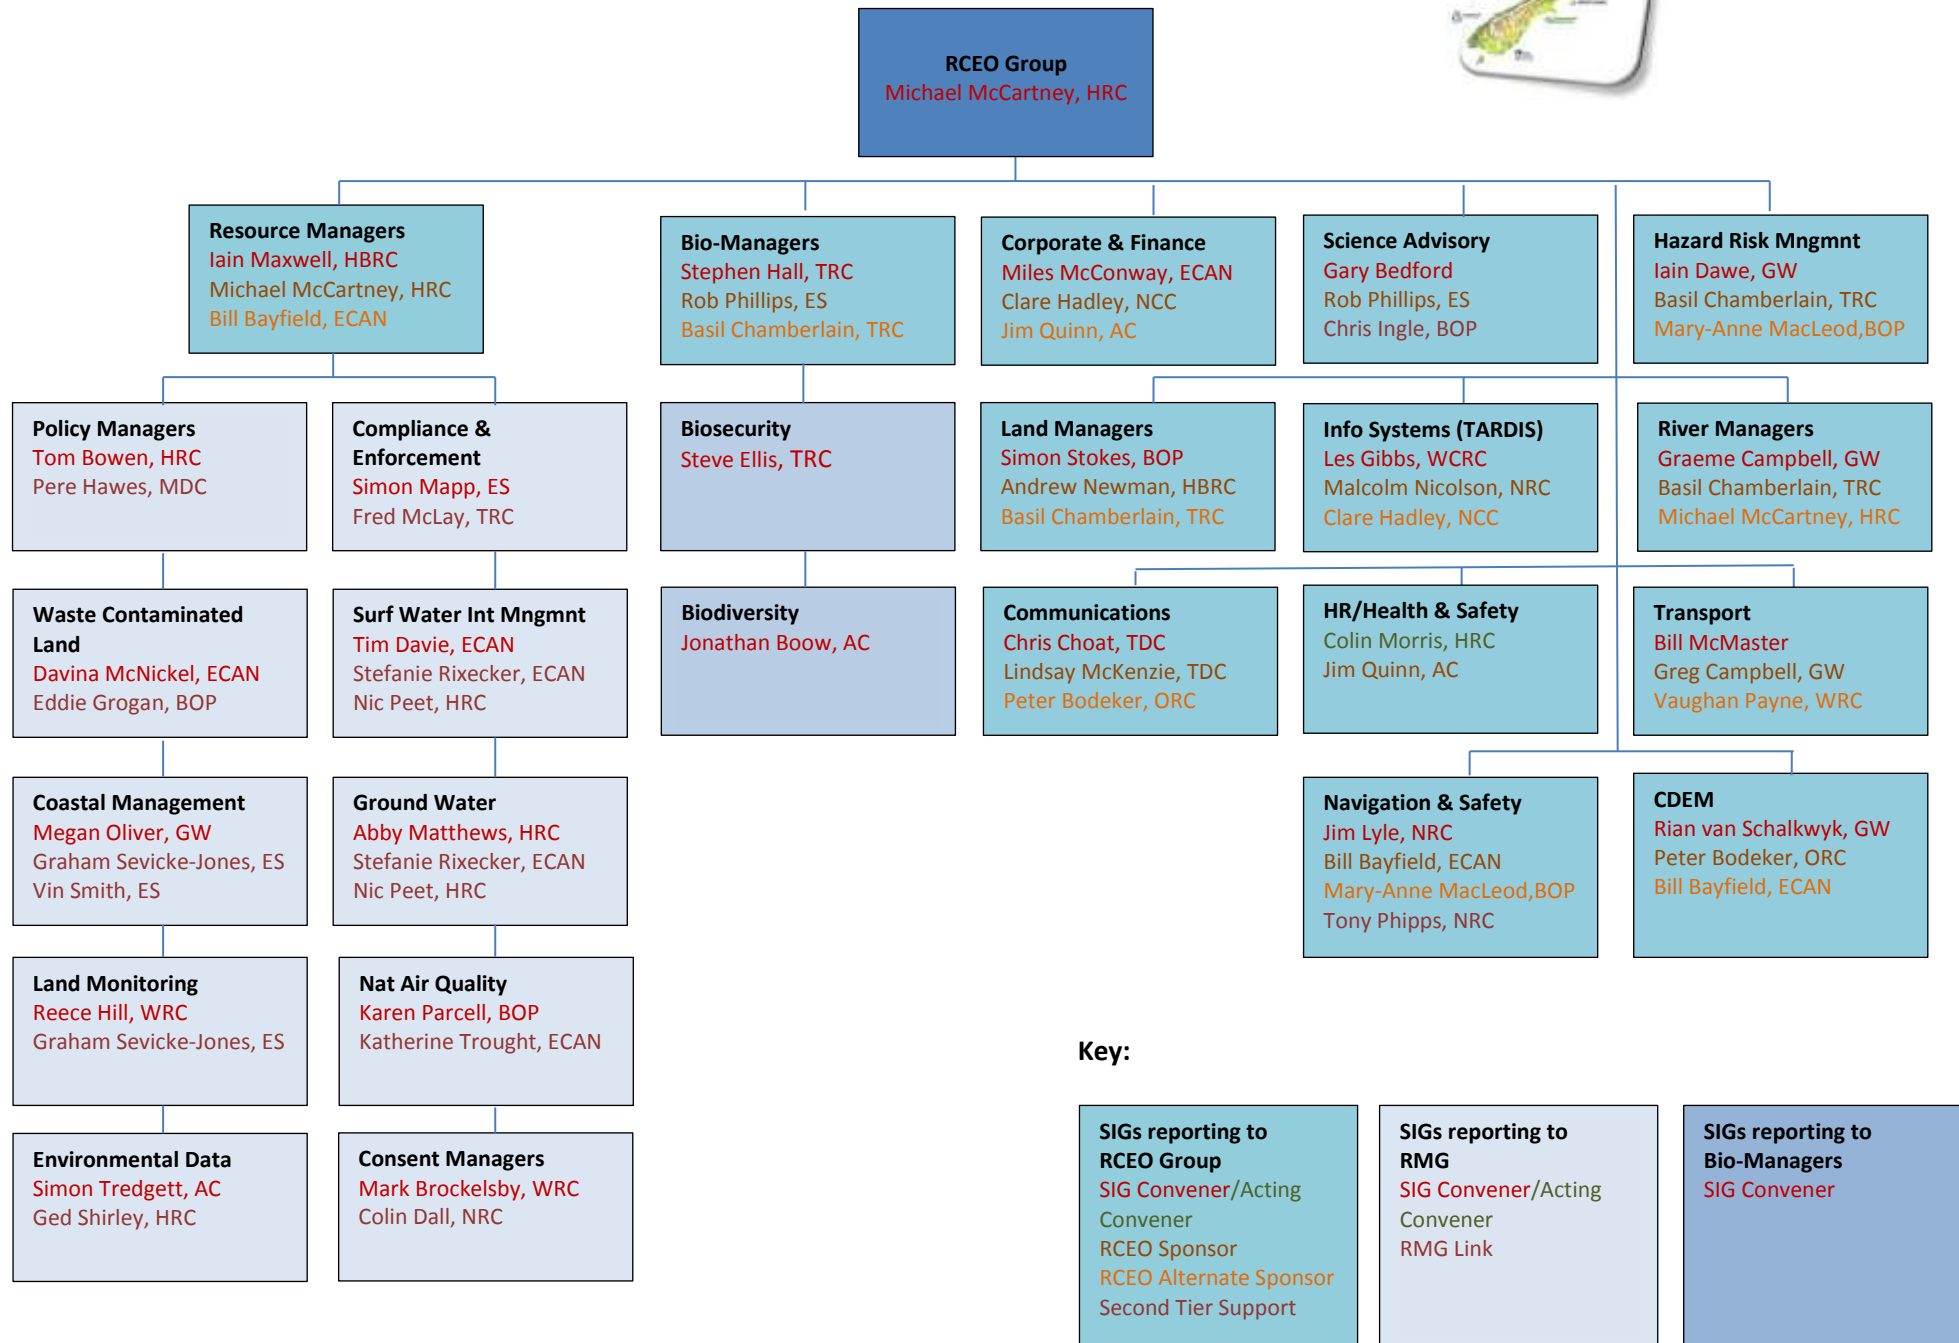

Regional Sector Special Interest Group (SIG) Network Structure Chart

(as at 9 May 2017. Contact: natasha.muir@horizons.govt.nz)

Key: