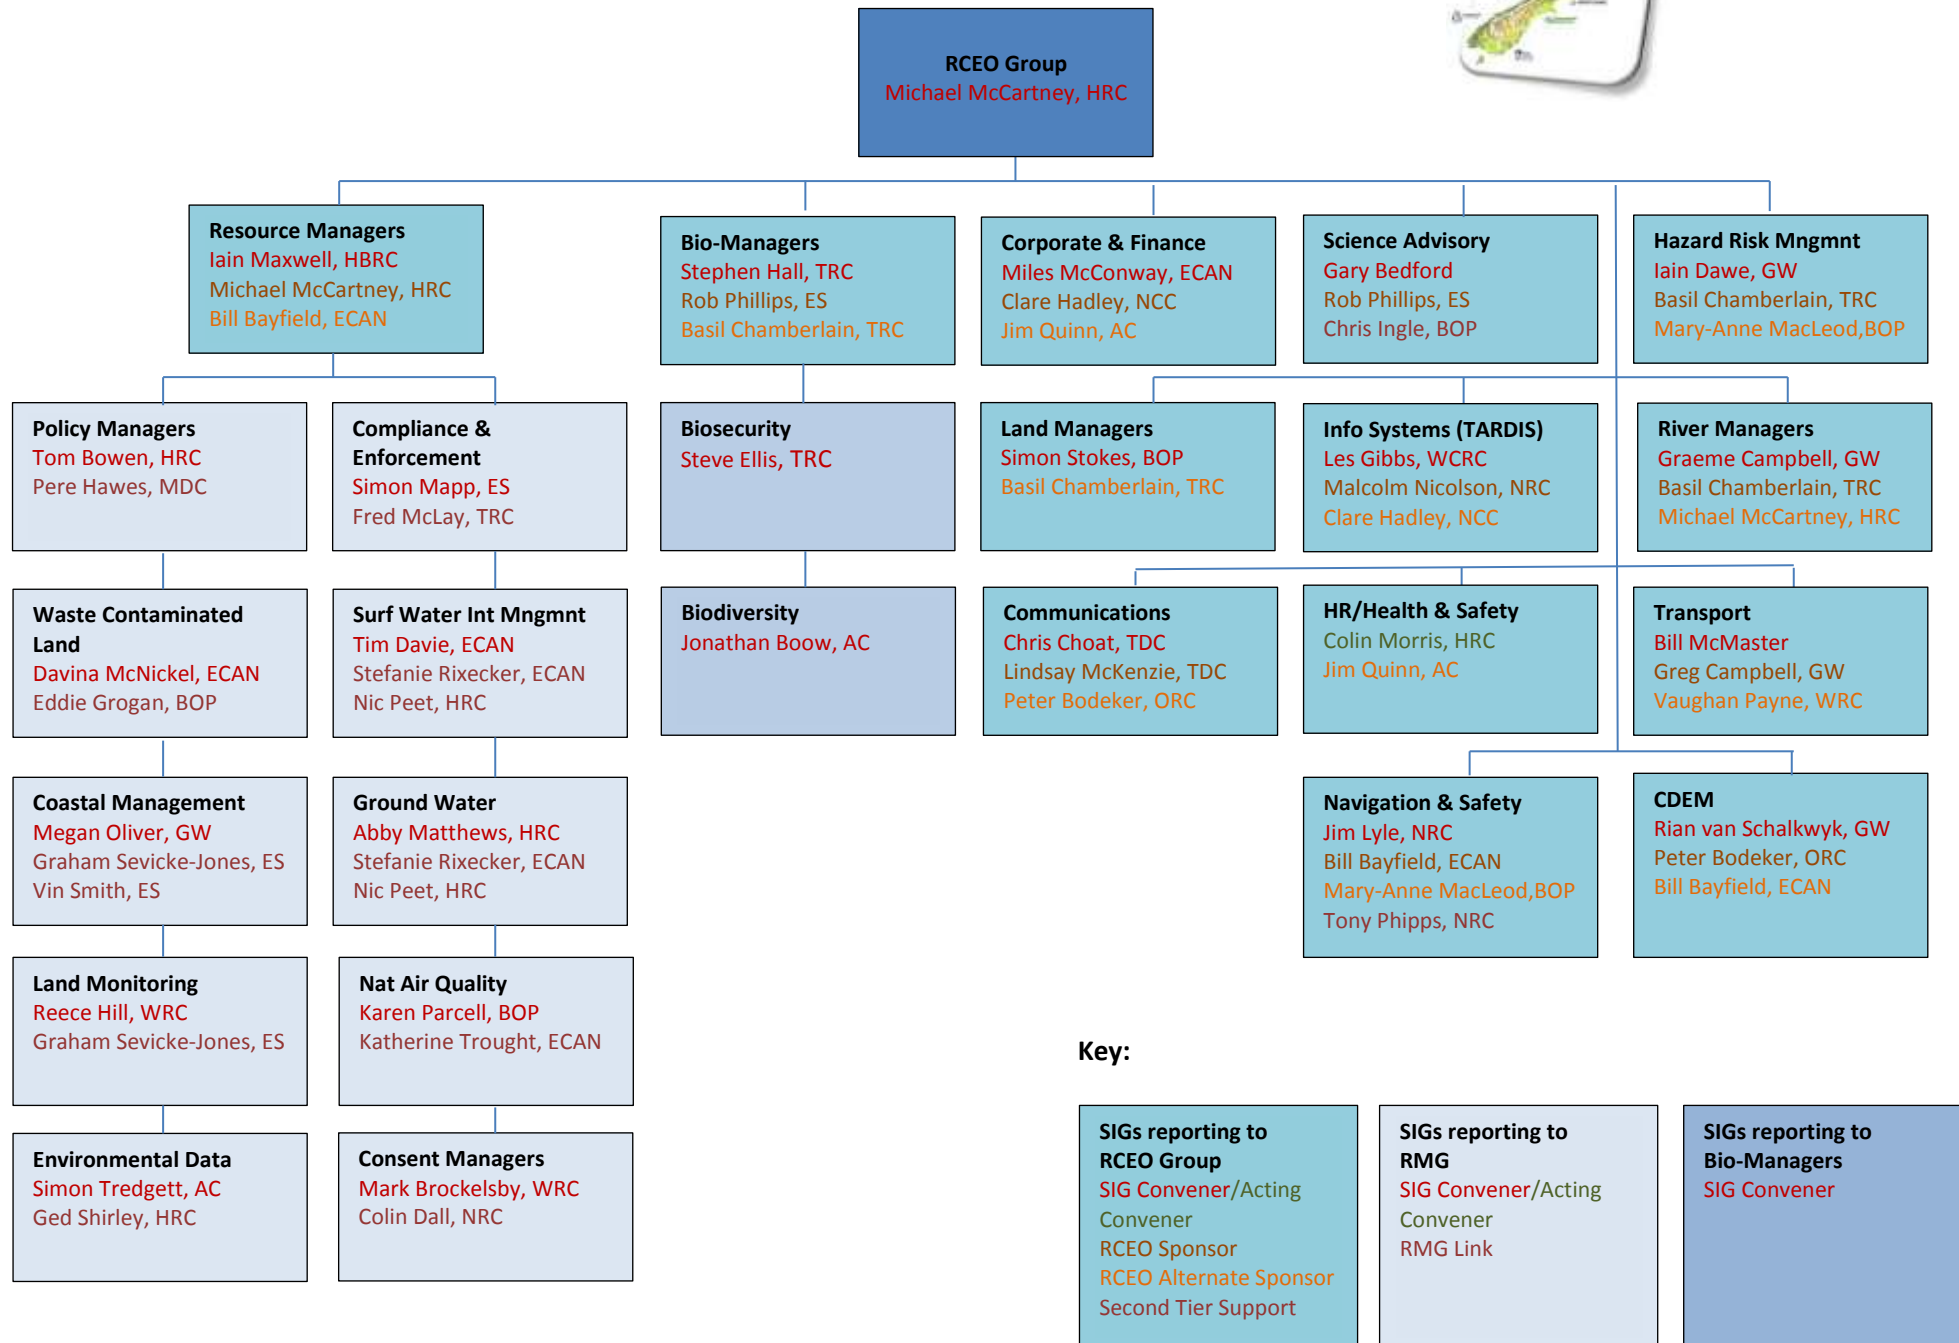

Regional Sector Special Interest Group (SIG) Network Structure Chart

(as at 13 June 2017. Contact: natasha.muir@horizons.govt.nz)

Key: