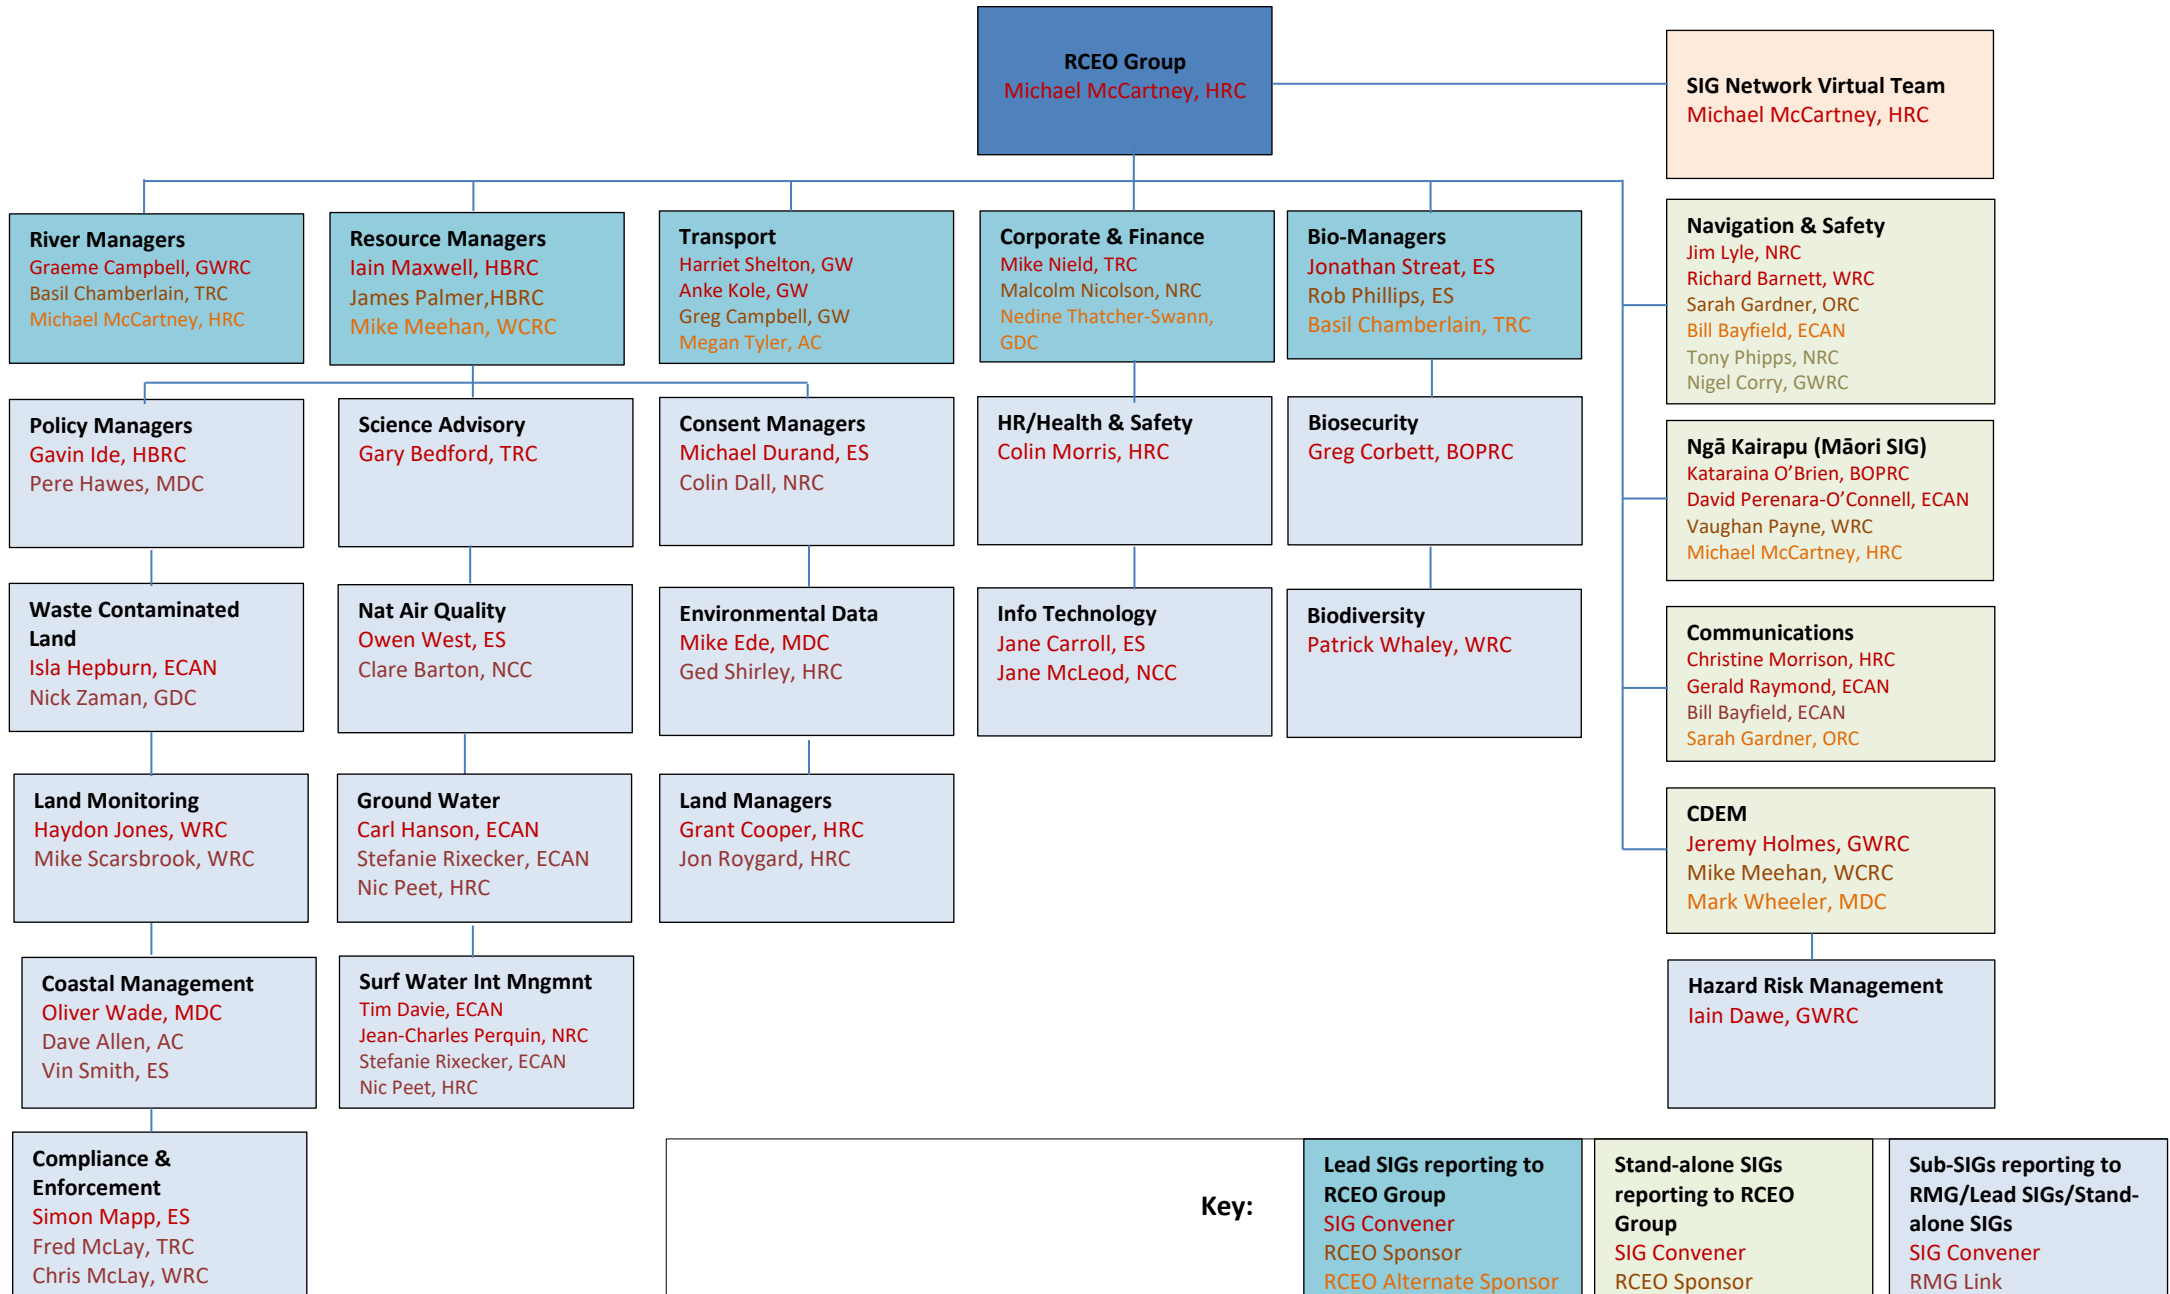

Regional Sector Special Interest Group (SIG) Network Structure Chart

(as at 18 July 2019. Contact: natasha.muir@horizons.govt.nz)

Key:

Lead SIGs reporting to RCEO Group SIG Convener RCEO Sponsor RCEO Alternate Sponsor	Stand-alone SIGs reporting to RCEO Group SIG Convener RCEO Sponsor RCEO Alternate Sponsor Second Tier Support	Sub-SIGs reporting to RMG/Lead SIGs/Stand-alone SIGs SIG Convener RMG Link
--	--	---